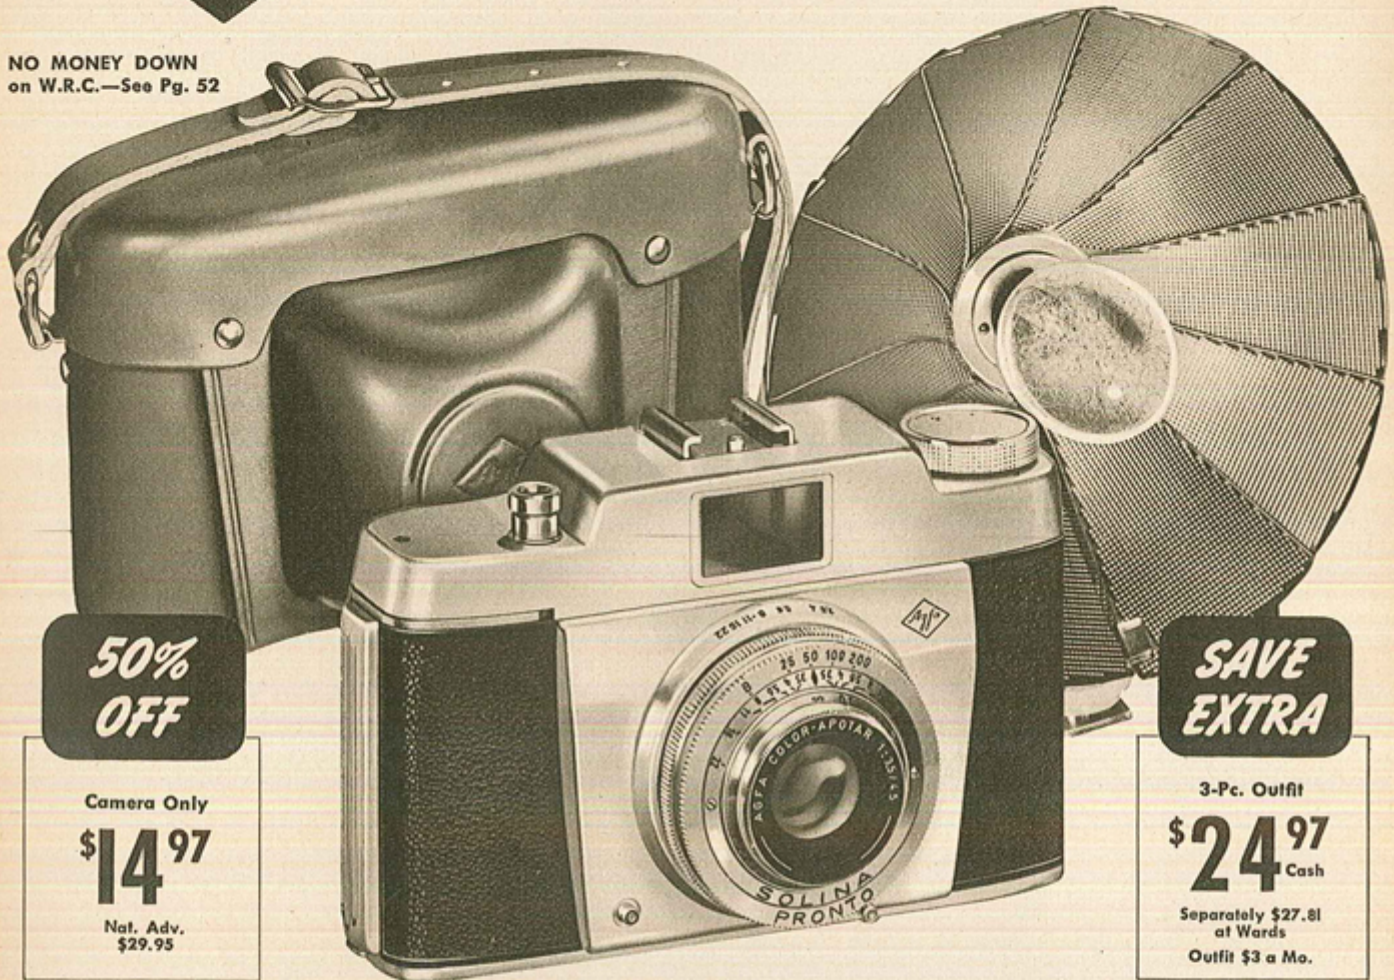

Fine German-Made

BY AGFA, FOR MORE THAN 60 YEARS ONE OF

NO MONEY DOWN
on W.R.C.—See Pg. 52

**50%
OFF**

Camera Only
$14.97
Nat. Adv.
$29.95

**SAVE
EXTRA**

3-Pc. Outfit
$24.97 Cash
Separately $27.81
at Wards
Outfit $3 a Mo.

Agfa SOLINA . . . Best 35mm at Wards for Under $30!