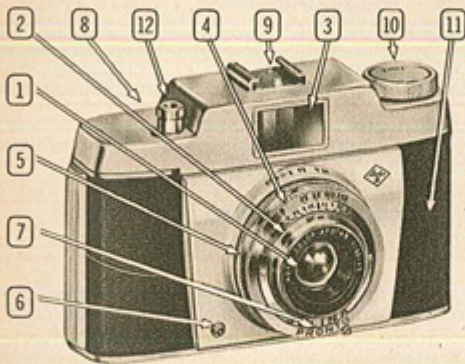

www.collection-appareils.fr

www.collection-appareils.fr

Fine German-Made

BY AGFA, FOR MORE THAN 60 YEARS ONE OF

NO MONEY DOWN
on W.R.C.—See Pg. 52

**50%
OFF**

Camera Only
\$14.97
Nat. Adv.
\$29.95

**SAVE
EXTRA**

3-Pc. Outfit
\$24.97 Cash
Separately \$27.81
at Wards
Outfit \$3 a Mo.

Agfa SOLINA . . . Best 35mm at Wards for Under \$30!

1. Coated 1/3.5 Color-Apotar 45mm Lens—Capable, 3-element design.
2. Simple Manual Focusing—You estimate distance, set lens on footage scale.
3. Over-size Viewfinder shows subject clearly—easy to use with eyeglasses.
4. Easy-To-Set Shutter and Lens Controls—visible from picture making position.
5. Pronto Shutter—4 speeds, from 1/25 to 1/200 sec. plus B. Can stop action.
6. Flash X-Synchronization—for regular bulbs at 1/25, or electronic flash at all speeds.
7. Self-Timer—Delayed-Action Release.
8. Fast Lever Advance—A single stroke advances film, counts exposures—prevents double-exposures, blanks.
9. Accessory Shoe for clip-on flashgun, etc.
10. Rewind Knob with Film Type Reminder.
11. All-metal Body. Trimmed with chrome.
12. Push-Button Shutter Release.