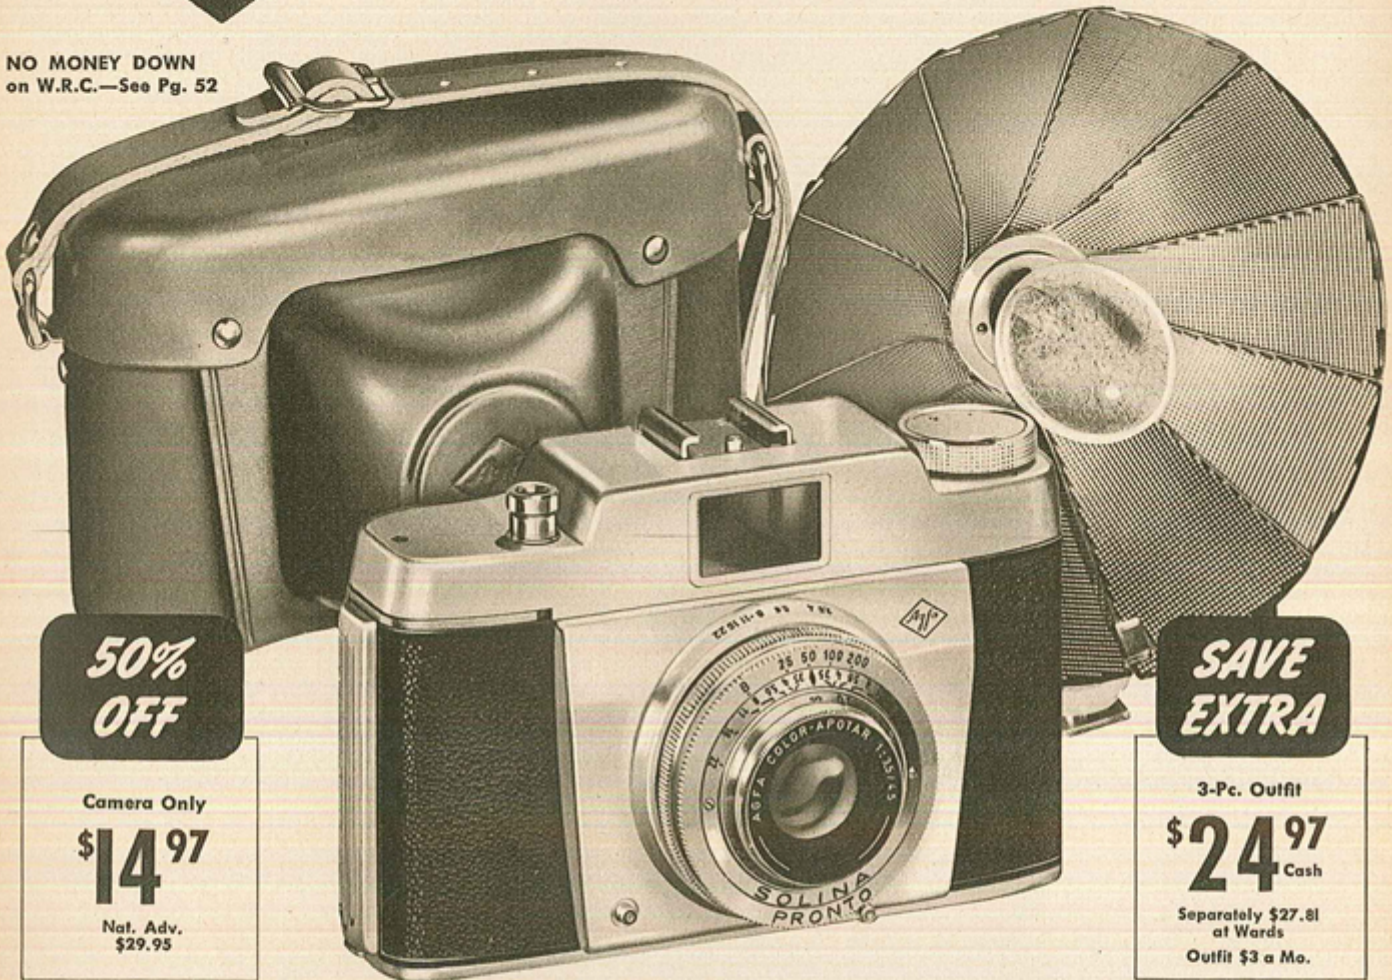

Fine German-Made

BY AGFA, FOR MORE THAN 60 YEARS ONE OF

NO MONEY DOWN
on W.R.C.—See Pg. 52

**50%
OFF**

Camera Only
$14.97
Nat. Adv.
$29.95

**SAVE
EXTRA**

3-Pc. Outfit
$24.97 Cash
Separately $27.81
at Wards
Outfit $3 a Mo.

Agfa SOLINA . . . Best 35mm at Wards for Under $30!