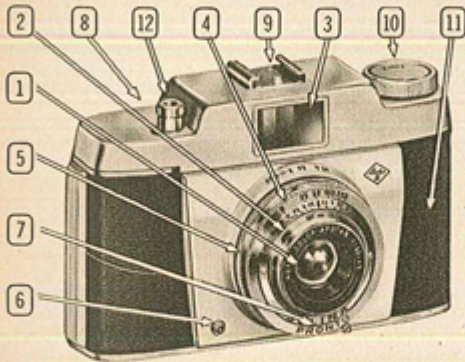

www.collection-appareils.fr

www.collection-appareils.fr

Fine German-Made

BY AGFA, FOR MORE THAN 60 YEARS ONE OF

NO MONEY DOWN
on W.R.C.—See Pg. 52

**50%
OFF**

Camera Only
\$14.97
Nat. Adv.
\$29.95

**SAVE
EXTRA**

3-Pc. Outfit
\$24.97 Cash
Separately \$27.81
at Wards
Outfit \$3 a Mo.

Agfa SOLINA . . . Best 35mm at Wards for Under \$30!

1. Coated 1/3.5 Color-Apotar 45mm Lens—Capable, 3-element design.
2. Simple Manual Focusing—You estimate distance, set lens on footage scale.
3. Over-size Viewfinder shows subject clearly—easy to use with eyeglasses.
4. Easy-To-Set Shutter and Lens Controls—visible from picture making position.
5. Pronto Shutter—4 speeds, from 1/25 to 1/200 sec. plus B. Can stop action.
6. Flash X-Synchronization—for regular bulbs at 1/25, or electronic flash at all speeds.
7. Self-Timer—Delayed-Action Release.
8. Fast Lever Advance—A single stroke advances film, counts exposures—prevents double-exposures, blanks.
9. Accessory Shoe for clip-on flashgun, etc.
10. Rewind Knob with Film Type Reminder.
11. All-metal Body. Trimmed with chrome.
12. Push-Button Shutter Release.