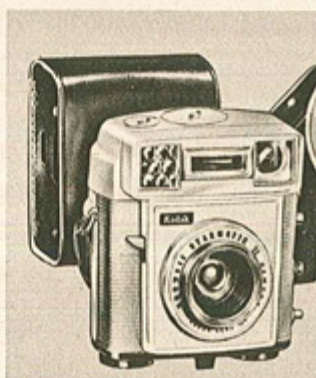

KODAK STARMATIC

Electric Eye Sets Perfect Exposure **$36.97** Outfit

Automatically Takes correctly exposures in color or black-and-white without any tinkering. Warns if light is too bright or too dim.

Takes All 3 . . . color or black-and-white album snaps about 3 1/2 x 3 1/2 in. using film . . . plus color Superslides that you show with most slide projectors. As only 8 oz. Less than 4 in. high. Outfit includes: Flash-gun (takes M-2 bulbs), 2 light flash batteries, Case.

67R411L—Outfit. Ship. wt. 4 lbs. Cash $36.97

HANDY CAMERA ACCESSORIES

A Alpex Self Timer delays shutter release about 18 sec. Tapered thread fits all cameras except Kodak. 67 R 2348—Wt. 4 oz. . . $2.49

B Autoknips II Timer provides 15-sec. delayed release and controlled time exposure up to 10 sec. Use with cable release. 67 R 2349—Wt. 5 oz. . . $3.29

C Jeweler's Screwdriver Set. 5 interchangeable blades with handle. 67 R 2176—Plastic case. Wt. 4 oz. $1.29

D Cable Shutter Releases for popular cameras. 10 in. long Ship. wt. 4 oz. 67 R 2314—For Kodak shutters. . . . 89c
67 R 2310—Tapered thread—fits most German and Japanese shutters. . . . 89c
67 R 2312—Tapered, with Time lock. 89c
67 R 2313—Tapered, with Time lock. 89c
Lordox cameras. With "Time" Lock. 89c

E Lens Brush. Lipstick-type case works like magic. Camel hair brush removes dust and lint without creating static electricity—screws in and out of gold-finish metal 2-inch case. 67 R 2316—Ship. wt. 3 oz. . . . Each 95c

F 2-Pc. Lens Cleaning Set. Kodak lens cleaning fluid in 1-oz. squeeze bottle, and one pack of Wards lens lint-free tissue. 67 R 1327—Set. Ship. wt. 6 oz. . . . 95c