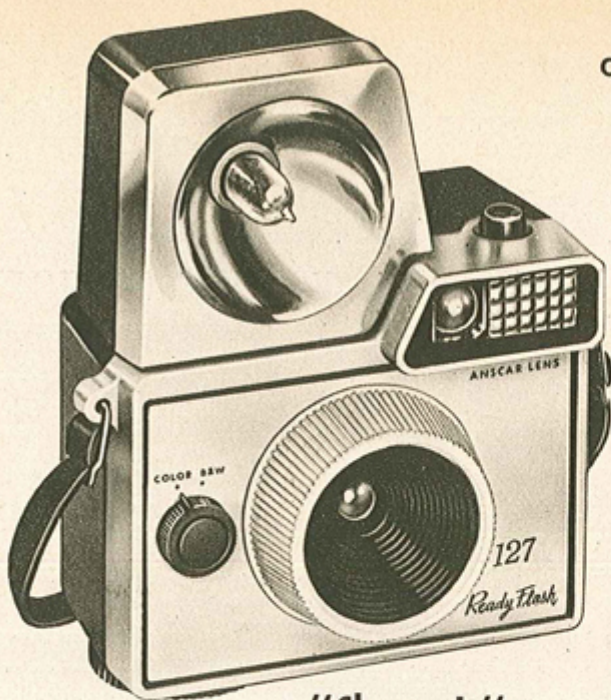

NEW . . . EXCLUSIVE 127 Ready Flash

- Get Perfect Snapshots Indoors or Outdoors.
- Especially Good for Children and Students.
- Just Aim and Shoot for Perfect Pictures.
- Shutter Is Synchronized For Flash Pictures.
- Automatic Double-Exposure Prevention.

Wards Wonderful New Camera Outfit

Nothing to Do But . . . just sight subject in bright eye-level viewfinder and shoot. Take pictures as close as 5 feet away to as far as the eye can see . . . fixed focus lens makes everything sharp . . . frees you from complicated adjustments. Automatic film counter won't let you take a double exposure . . . saves on film.

Neat, Compact-Size Camera . . . easy to tote, has clip-on neck strap. Complete with plug-in flash attachment . . . no extras to carry but the tiny, low-priced AG-1 bulbs.

Guaranteed too . . . Factory will replace this camera if it fails for ANY reason within 1 year of purchase. No charge will be made if found defective in the first 90 days; a 50c handling charge will be made thereafter.

Takes All Three Popular Sizes . . . 2x2-in. Superslides, Kodacolor prints or black-and-white prints. Takes 12 exposures on inexpensive 127 film. Smart two-tone gray body. Attractive red and black vinyl compartment case with shoulder strap.

67 R 33—Complete Outfit. Ship. wt. 3 lbs. . . . $6.88

"Charge It"

See Pg. 38

COMPLETE OUTFIT

$888

- Camera plus hand Flashgun, Batteries, Film, 6 AG-1 Bulbs
- Takes 2x2-in. Color slides, Kodacolor or Black and White Prints