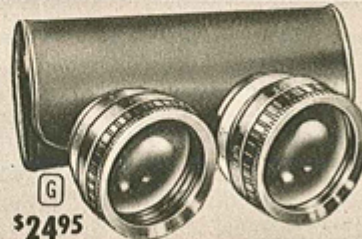

G Alpex Auxiliary 2-Lens Kit adds Telephoto Wide-Angle versatility. Use with 35mm cameras having 1/1.9 or slower lenses, Polaroid, twin-lens reflex and 2 1/4 x 3 1/4-in. cameras. Attach using your Adapter ring. Telephoto about 2-power, wide-angle increases about 75%. With special clip-on viewfinder. Japanese. From Chicago, more or Oakland—allow time. Ship. wt. 1 lb. 67 R 2318LT—Fits Ser. 5 Adapters. . . . $29.95
67R2319LT—Wt. 1 lb. . . $29.95

ALL