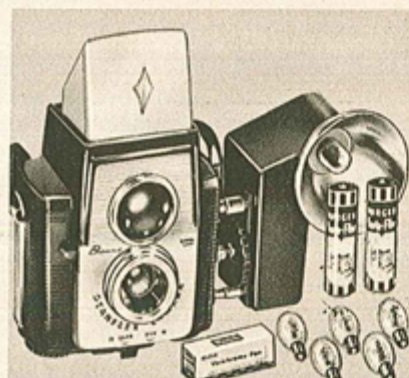

67 R 13—Ship. wt. 3 lbs. Outfit. \$4.97

SAWYER NOMAD

Special Purchase 127 Camera Outfit **\$6.88** Outfit

Just Aim and Shoot. Nothing to set. Takes clear, sharp pictures in color or black-and-white.

Takes 8 Exposures each 127 roll—large album prints about 3 1/2 x 5 inches. Handy plug-in flashgun uses popular M-2 bulbs. Outfit Includes: 127 Camera, Flashgun with batteries, six M-2 bulbs, 2 rolls black-and-white film.

67 R 15—Outfit. Ship. wt. 3 lbs. \$6.88

67 R 18—Case. Ship. wt. 8 oz. . . . 1.89

KODAK STARFLEX

With Big, Bright Waist Level Finder With Hood **\$15.97** Outfit

Takes All 3 . . . Kodacolor and B & W snaps, color superslides. Get twelve pictures on 127 film. No focusing. Double exposure prevention.