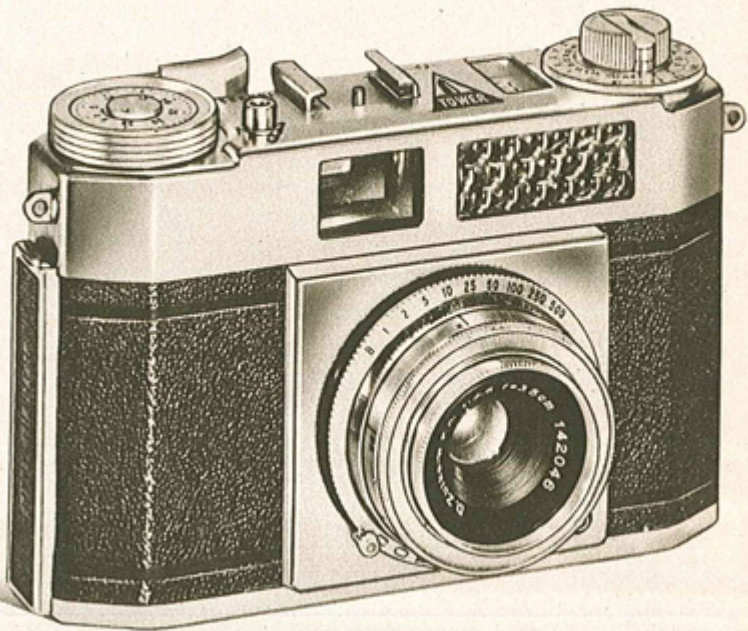

Look at the lens! . . . look at the low price!

TOWER 54 **\$45.00** \$4.50 down
cash

- Price of camera and lens is less than a wide-angle lens of this quality used to cost just by itself
- 35mm f:3.5 lens assures sharpness from near to far without rangefinder or critical focusing
- Built-in exposure meter assures you of beautiful color slides and prints . . . reads for all types of film—from slow color to fast black-and-white
- Bright frame finder lets you see exactly what the film gets regardless of eye position or distance
- Wide range of shutter speeds—from one full second up to extra-fast 1/500 second . . . with click stops

New low-priced TOWER 56 has built-in rangefinder

The ideal camera for the entire family

TOWER 56 **\$39.95** \$4.00 down
cash

- Built-in rangefinder plus extra-sharp f:3.5 lens assures you of beautiful slide and prints
- Single window for rangefinder and viewfinder . . . simpler, quicker focusing and viewing
- Extra-large rangefinder-viewfinder window and extra-bright image for focusing in dim light
- Wide range of shutter speeds—from one full second up to extra-fast 1/500 second . . . take pictures indoors or stop even sports action out of doors
- Beautiful leather and satin-chromed finish metal body has look and feel of more expensive cameras