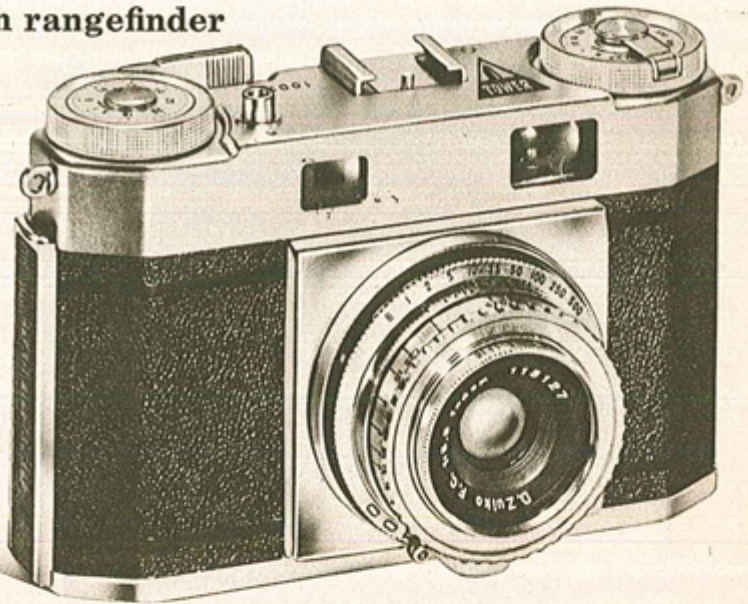

New TOWER 55 amazingly low priced

So small you can carry it anywhere

TOWER 55 only **$18.95**

- Coated f:3.5 lens produces extra-sharp black-and-white prints or beautiful color transparencies and prints
- Rapid-wind lever advances the film, counts the exposure, cocks the shutter and prevents double exposures
- Synchronized for flash . . . takes pictures anywhere
- Sturdy all-metal body with handsome leather covering

Also has optical eye-level viewfinder, tripod socket and accessory clip for mounting flashgun (not included). Uses series 6 filters, 1 3/4-in. adapter rings. Made in Japan.

3 AR 55—TOWER 55 only. Shipping wt. 1 lb. 8 oz. $18.95
3 AR 8639—Leather Eveready Case. Shipping wt. 1 lb. 2.95
3 AR 6191—3-Pronged Tripod Socket. Shipping wt. 1 lb. 2.95
3 AR 8706—Folding B-C Flash Unit. Shpg. wt. 3 lbs. $22.95