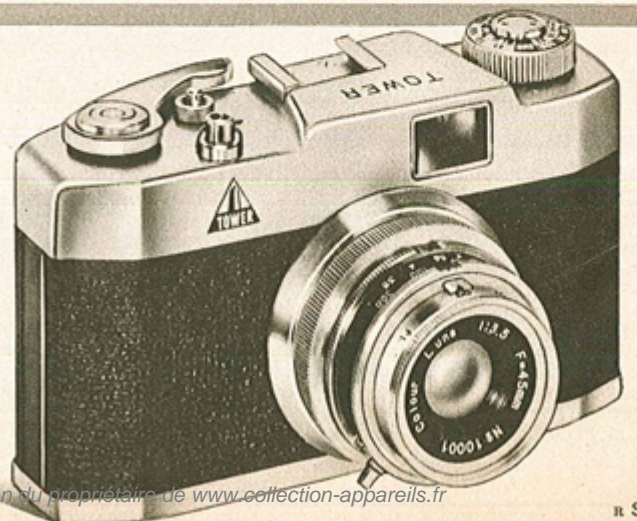

autorisation du propriétaire de www.colection-appareils.fr