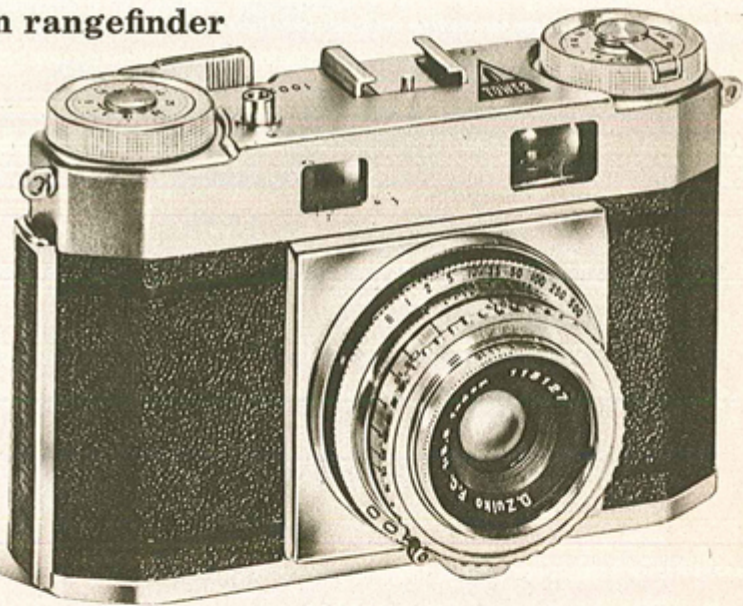

New low-priced TOWER 56 has built-in rangefinder

The ideal camera for the entire family

TOWER 56 **$39.95** $4.00 down
cash

- Built-in rangefinder plus extra-sharp f:3.5 lens assures you of beautiful slide and prints
- Single window for rangefinder and viewfinder . . simpler, quicker focusing and viewing
- Extra-large rangefinder-viewfinder window and extra-bright image for focusing in dim light
- Wide range of shutter speeds—from one full second up to extra-fast 1/500 second . . take pictures indoors or stop even sports action out of doors
- Beautiful leather and satin-chromed finish metal body has look and feel of more expensive cameras

You get all these features plus completely automatic operation and full flash bulb and electronic flash synchronization. Uses series 6 filters, 1 1/4-in. adapters (see pages 44 and 45).

Please do not order before Nov. 15, 1958.

3 AR 056—TOWER 56 camera only. Shipping wt. 2 lbs. $39.95
3 AR 8630—Leather Eveready Case. Shipping wt. 12 oz. 5.50
3 AR 8706—Flash Unit. Uses No. 5 or 25 bulbs. Wt. 12 oz. 5.95