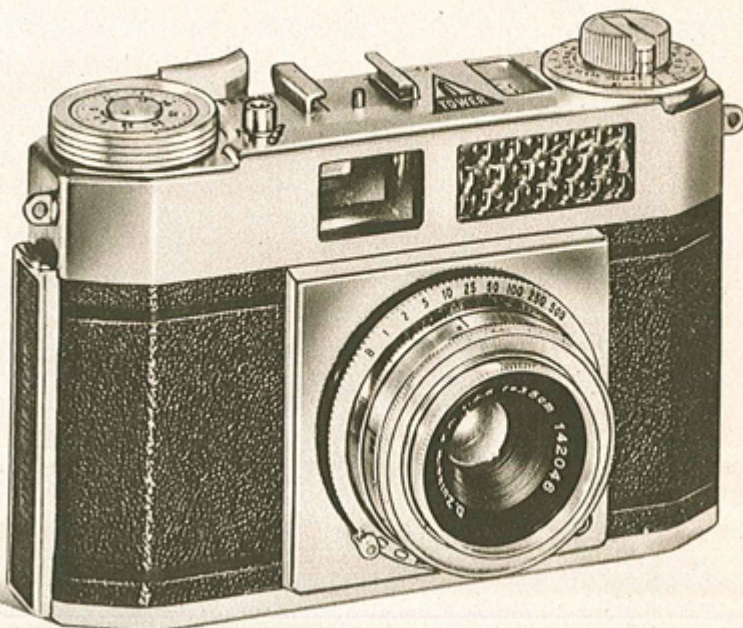

## Panoramic TOWER 54 has built-in exposure meter

*Look at the lens! . . look at the low price!*

TOWER 54 **\$45.00** \$4.50 down  
cash

- Price of camera and lens is less than a wide-angle lens of this quality used to cost just by itself
- 35mm f:3.5 lens assures sharpness from near to far without rangefinder or critical focusing
- Built-in exposure meter assures you of beautiful color slides and prints . . reads for all types of film—from slow color to fast black-and-white
- Bright frame finder lets you see exactly what the film gets regardless of eye position or distance
- Wide range of shutter speeds—from one full second up to extra-fast 1/500 second . . with click stops

## New low-priced TOWER 56 has built-in rangefinder

*The ideal camera for the entire family*

TOWER 56 **\$39.95** \$4.00 down  
cash

- Built-in rangefinder plus extra-sharp f:3.5 lens assures you of beautiful slide and prints
- Single window for rangefinder and viewfinder . . simpler, quicker focusing and viewing
- Extra-large rangefinder-viewfinder window and extra-bright image for focusing in dim light
- Wide range of shutter speeds—from one full second up to extra-fast 1/500 second . . take pictures indoors or stop even sports action out of doors
- Beautiful leather and satin-chromed finish metal body has look and feel of more expensive cameras